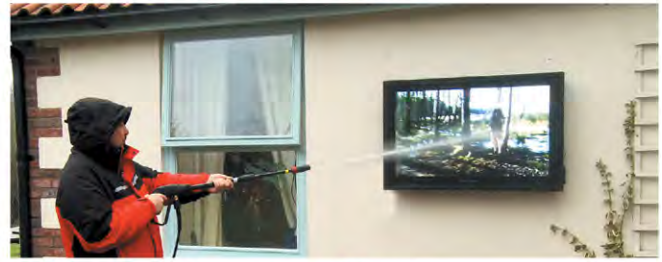

KEY BENEFITS

- Opens up a whole NEW type of customer audience i.e. “Outdoors” and creates a revenue stream
- **Works outside 24/7** whatever the weather
- **Update information** in “Real-Time” using either the in-built Wi-Fi enabled PC (Optional) or the hard-wired RJ45
- **Effective Communication** with your audience & improve your corporate image
- **Drive sales** with a 24 hour sales lead generation assistant
- Customers will now have access to your complete business portfolio or disseminated content
- **Attract & hold customers attention** at YOUR location- increasing the opportunity for them to buy your product/ service and not your competitors
- **Update staff** on the key company messages therefore creating a more informed & efficient workforce

Tested under extreme conditions

Used under extreme conditions