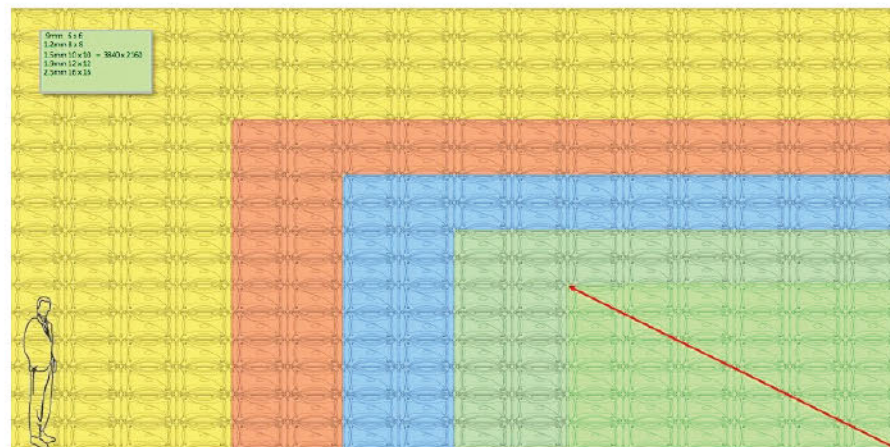

1:1 Aspect Ratio

UTV-B

- 110" 2K
- 138" 2K
- 165" 2K
- 165" 4K

16:9 Aspect Ratio

Recent Wins / Installs:

- Facebook Global
- Snapchat
- Verizon Corporate
- Verizon Stores
- Depuy
- City of Surprise AZ
- Disney
- American School for the Deaf
- EDEFL
- Oceans Casino
- Westgate Superbook
- Cromwell Las Vegas Sports Book
- Caesars LinQ Sportsbook
- NFLX
- BET
- Detroit Red Wings
- Tumi
- Gilead
- Sandy Springs
- Voya
- Nike
- Draft Kings

500x500mm
19.65" x 19.65"

USlim

Available Pixel Pitch's

- Indoor
- 2.5mm
- 3.9mm
- 4.9mm

- Outdoor
- 3.9mm
- 4.9mm
- 5.9mm
- 6.9mm

500x1000mm
19.65" x 39.37"

W500xH500xD90.6

UPADIII

- Indoor
- 2.0mm
- 3.2mm

- Outdoor
- 4mm
- 5mm
- 6mm

T-Perimeter

- Indoor/Outdoor
- 8.33mm

- 2.5mm
3.84" x 216"
440° Diagonal
- 1.9mm
288" x 162"
330° Diagonal
- 1.5mm
240" x 136"
276° Diagonal
- 1.2mm
192" x 108"
220° Diagonal
- .9mm
144" x 81"
165° Diagonal