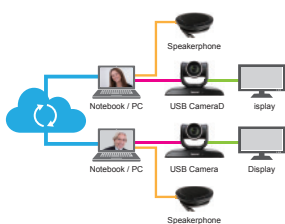

Easy Integration with Various Software

The VC-B30U can work seamlessly with any software running on any OS that supports USB 3.0 devices.