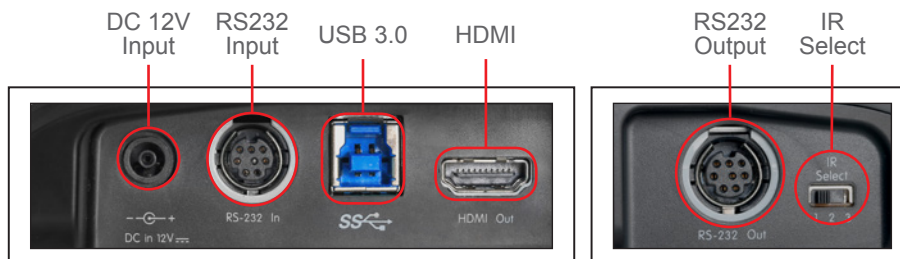

I/O CONNECTIONS

Optional Accessory