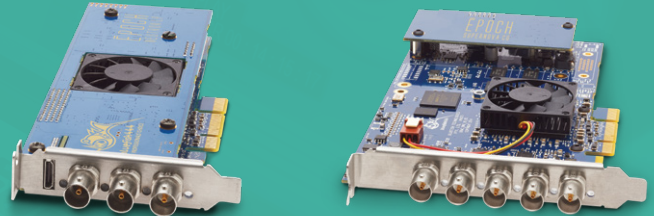

PRODUCT CATALOGUE

APRIL 2020

UNCOMPRESSED VIDEO I/O CARDS, INGEST APPLIANCES, CAPTURE & STREAMING SOFTWARE AND MINI CONVERTERS FOR PROFESSIONAL VIDEO

4K UHD RANGE

KRÖNOS

3G RANGE

ÉPOCH

HD **SD** RANGE

ÉPOCH

ingeStore
SERVER

SYNAPSE
CONVERTER

SOFTWARE

ingeStore

ingeStream

DEVELOPER
SDK

3RD-PARTY
SOFTWARE
SUPPORT

Maintaining a 12-bit processing pipeline

Maintaining the highest quality RGB <=> YUV

SDI
12/10/8-BIT

Available in every card

HD SD RANGE

HD SD | 2K 30P

ÉPOCH
NEUTRON

- 3 x HD/SD-SDI I/O
- HD HDMI preview
- Full-height, Half-length PCIe
- Reference IN BNC

EB3007F

USD\$1,695

ÉPOCH
SUPERNOVA CG

- 4 x HD/SD-SDI I/O
- Full-height, 2/3rd-length PCIe
- Reference IN BNC

EB3005CGF

USD\$2,145

3G RANGE

3G HD SD | 4K UHD 30P