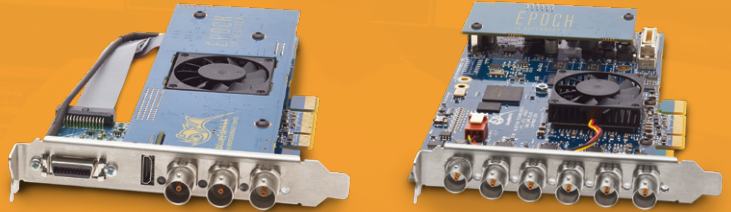

PRODUCT CATALOGUE

APRIL 2020

UNCOMPRESSED VIDEO I/O CARDS, INGEST APPLIANCES, CAPTURE & STREAMING SOFTWARE AND MINI CONVERTERS FOR PROFESSIONAL VIDEO

4K UHD RANGE

KRÖNOS

3G RANGE

ÉPOCH

HD **SD** RANGE

ÉPOCH

ingeStore
SERVER

SYNAPSE
CONVERTER

SOFTWARE

ingeStore

ingeStream

DEVELOPER
SDK

3RD-PARTY
SOFTWARE
SUPPORT

Maintaining a 12-bit processing pipeline

Maintaining the highest quality RGB <=> YUV

SDI
12/10/8-BIT

Available in every card

HD SD RANGE

HD SD | 2K 30P

ÉPOCH
NEUTRON

- 3 x HD/SD-SDI I/O
- HD HDMI preview
- Full-height, Half-length PCIe
- Reference IN BNC

EB3007F

USD\$1,695

ÉPOCH
SUPERNOVA CG

- 4 x HD/SD-SDI I/O
- Full-height, 2/3rd-length PCIe
- Reference IN BNC

EB3005CGF

USD\$2,145

3G RANGE

3G HD SD | 4K UHD 30P