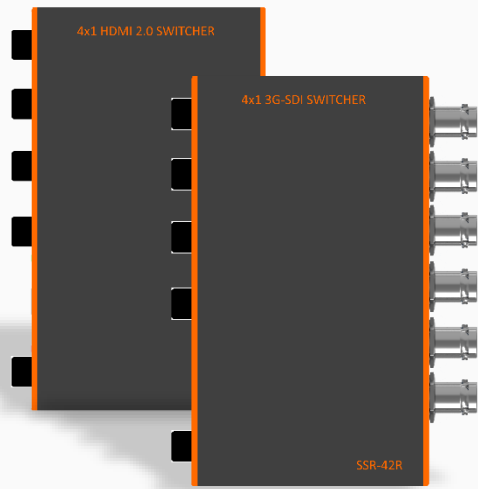

SWITCHERS

3G-SDI and HDMI2.0

SSR-42R

- 3G-SDI, DVB-ASI
- 4 Inputs, 2 Outputs
- IR Remote

SH-41R

- HDMI2.0 / HDCP2.2 Compliant
- 4 Inputs, 1 Output
- IR Remote

These simple, one-touch source switchers are a must-have for monitor, lab and AV environments. Osprey switchers are not frame aligned for live broadcast switching, but are purpose built as source switches. Depending upon the model selected these switchers support SDI from SD to 3G, and HDMI up to 4K 60fps.

Each has four inputs with sync indicators which light front panel LEDs. The touch of a single button will switch the output to the selected source, or use the included IR remote. The SDI version has 2 parallel outputs and even supports ASI.

Cable Equalization (Belden 1694A) :

- 150m at 3G, 300m at HD, 500m at SD

LED indicators :

- Power
- Signal Lock
- Channel Select

Video Connectors:

- 6x Full Size BNC

Size:

- 4"x1.2"x6.3" (100x30x150mm)

Audio:

- Embedded HDMI

LED indicators :

- Power
- Channel Select

Video Connectors:

- 5x Full Size HDMI Type A

Size:

- 4"x1.2"x6.3" (100x30x150mm)