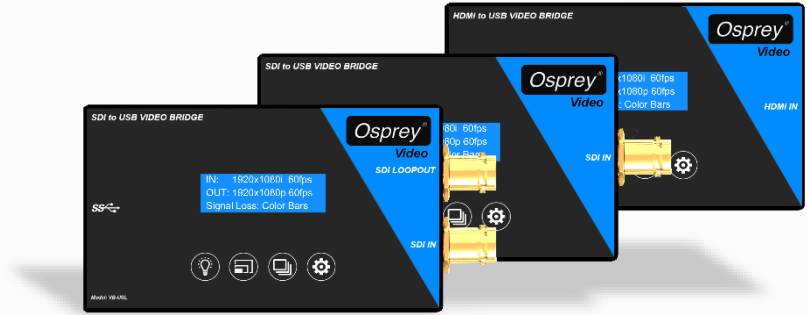

# USB VIDEO BRIDGE

## USB3.0 Powered 3G-SDI and HDMI Video Capture

The USB Video Bridge capture device series includes 3G-SDI and HDMI models providing wide-ranging adaptability for complex workflows. Connecting directly to your computer's USB 3.0 port, the Video Bridge is true plug-and-play, requiring no drivers in Windows, Linux, or Mac OS X.