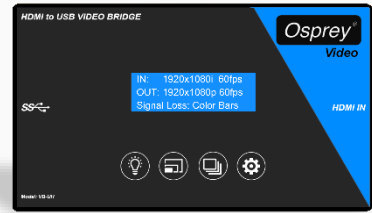

HDMI to USB VIDEO BRIDGE

Model:
VB-UH   HDMI 1080P60