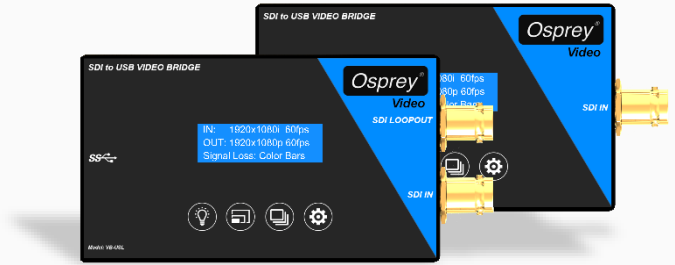

3G-SDI to USB VIDEO BRIDGE

Models:

- VB-US 3G-SDI
- VB-USL 3G-SDI with LOOPOUT