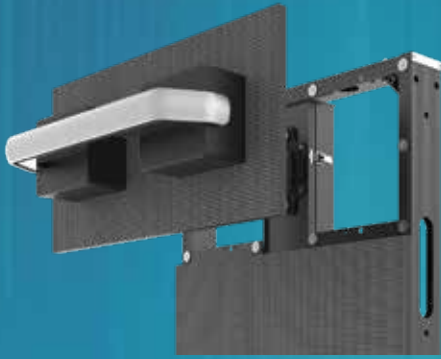

USlim-O 3

OUTDOOR SOLUTION

- Flexible Application.
- Flexible Dimensions, Available in: 500x500mm OR 500x1000mm.
- Easy Maintenance.
- Multiple Installation Methods.

Get Creative with Flexibility

USlim can curve +/- % degrees thanks to its built-in curve adjustment. This flexibility make display application almost endless: USlim is an excellent option for retail spaces, corporate lobbies or public spaces, and auto shows

Flexible Dimensions and Installation

USlim is available in two sizes: 500x500mm or 500x1000mm, and can be hung, wall-mounted, fixed frame mounted, stacked, the possibilities are endless.

Contact Us

844.263.3675 | www.unilumin-usa.com

Find Us @UniluminUSA

Installation and Maintenance

Uslim features a unique push and pull design between module and cabinet. When it comes to maintenance, complete front and rear service is available.

Modules are magnetically captive to the frame allowing for flexible mounting; hung, wall mounted, fixed frame mounted, or stacked.

Parameter	Value
Pixel Pitch	3.9mm
LED Type	3-in-1 SMD
Brightness	5,500 cd/m ²
Pixels Per Panel	128 x 256 pixels
Pixel Density	65,536 pixels/m ²
Weight	14.8 kg (32.6 lbs)
Module Size	W250mm x H250mm / 9.8in x 9.8in
Cabinet Size	W500mm x H500mm x D83.3mm / 19.7in x 19.7in x 3.3in W500mm x H1,000mm x D79mm / 19.7in x 39.2in x 3.1in
Aspect Ratio	1:1
Material	Die-casting Aluminum
Ingress Protection	IP65
Operating Temperature/Humidity	-20°~ +50° / 10~90%RH
Storage Temperature/Humidity	-30°~ +60° / 10~95%RH
Maintenance	Intelligent Front Service
Horizontal / Vertical Viewing Angle	+/-140° / +/-120°
Color Temperature	2000-9300K Adjustable
Brightness Control	Manual/Automatic
Contrast Ratio	3500:1
Input Power (Max/Typical)	350W/117W per panel
Video Frame Rate	50/60 Hz
Refresh Rate	1920 - 2880 Hz
Input Voltage	100~240VAC
Input Power Frequency	50~60 Hz
Input Signal	DVI/HDMI/VGA/SDI/DP/AV
Calibration	Support brightness and chroma
Mounting Configurations	Fixed, Floor-mounted, Hung