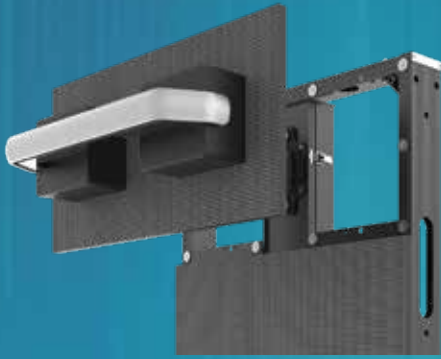

USlim-O 4

OUTDOOR SOLUTION

- Flexible Application.
- Flexible Dimensions, Available in: 500x500mm OR 500x1000mm.
- Easy Maintenance.
- Multiple Installation Methods.

Get Creative with Flexibility

USlim can curve +/- 5 degrees thanks to its built-in curve adjustment. This flexibility make display application almost endless: USlim's design makes it an affordable option for sportsbooks, retail signage, corporate lobbies, public spaces, and large venues.

Flexible Dimensions and Installation

USlim is available in two sizes: 500x500mm or 500x1000mm, and can be hung, wall-mounted, fixed frame mounted, stacked, the possibilities are endless.

Contact Us

844.263.3675 | www.unilumin-usa.com

Find Us @UniluminUSA

Installation and Maintenance

Uslim features a unique push and pull design between module and cabinet. When it comes to maintenance, complete front and rear service is available.

Modules are magnetically captive to the frame allowing for flexible mounting; hung, wall mounted, fixed frame mounted, or stacked.