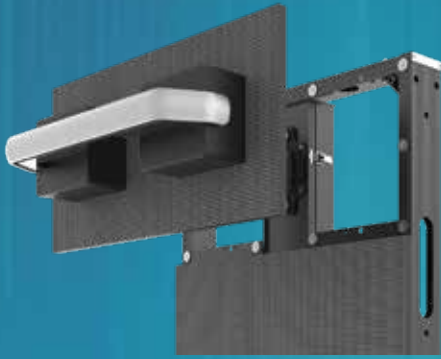

USlim-O 5.9

OUTDOOR SOLUTION

- Flexible Application.
- Flexible Dimensions, Available in: 500x500mm OR 500x1000mm.
- Easy Maintenance.
- Multiple Installation Methods.

Get Creative with Flexibility

USlim can curve +/- 5 degrees thanks to its built-in curve adjustment. This flexibility make display application almost endless: USlim's design makes it an affordable option for sportsbooks, retail signage, corporate lobbies, public spaces, and large venues.

Flexible Dimensions and Installation

USlim is available in two sizes: 500x500mm or 500x1000mm, and can be hung, wall-mounted, fixed frame mounted, stacked, the possibilities are endless.

Contact Us

844.263.3675 | www.unilumin-usa.com

Find Us @UniluminUSA

Installation and Maintenance

Uslim features a unique push and pull design between module and cabinet. When it comes to maintenance, complete front and rear service is available.

Modules are magnetically captive to the frame allowing for flexible mounting; hung, wall mounted, fixed frame mounted, or stacked.