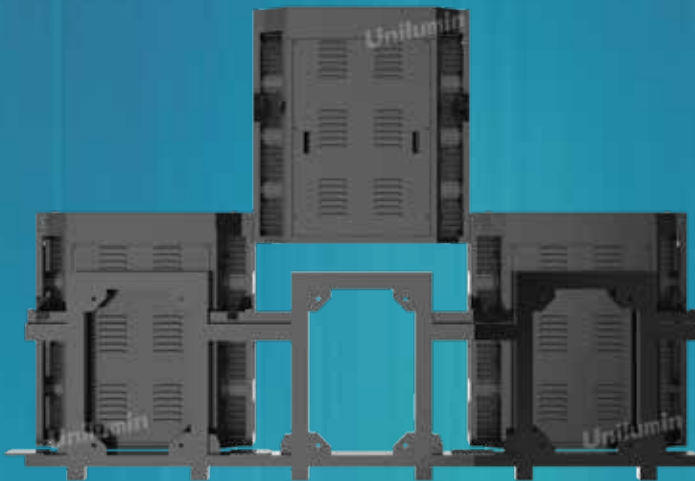

USportSC10

OUTDOOR SOLUTION

- Standard Mounting Bracket.
- Specially Designed for Outdoor Stadium Ring Stand.
- Ultra-Light & Ultra-Thin.
- Suited for Outdoor Use.

Standard Mounting Bracket

Save the conventional steel structure, which is convenient for construction and improves efficiency. Different sizes of mounting bracket can be customized.

Suited for Outdoors

Fast, convenient and stable connection of power and signal lines. Fan free design: no noise, stable system operation. Suitable for 24/7 outdoor use.

Ultra-Light & Ultra-Thin

Multiple Dimensions:

- 400 mm x 800 mm, 26 kg of the case weight
- 800 mm x 800 mm, 13 kg of the case weight
- Convenient installation, which saves labor costs

Parameter	Value
Pixel Pitch	10mm
LED Type	3-in-1 Black SMD
Brightness	5,500 cd/m ² (nits) calibrated
Pixels Per Panel	40 x 80 pixels
Pixel Density	10,000 pixels/m ²
Weight Per Panel	13 kg (28.7 lbs)
Module Size	W400mm x H200mm / (15.7in x 7.9in)
Cabinet Size	W1600mm x H800mm x D157mm / (63in x 31.5in x 6.2in)
Aspect Ratio	1:2
Material	Die-casting Aluminum
Ingress Protection	IP65
Operating Temperature/Humidity	-20°~ +50° / 10~90%RH
Storage Temperature/Humidity	-30°~ +60° / 10~90%RH
Maintenance	Front
Horizontal / Vertical Viewing Angle	140° / 110°
Color Temperature	2000-9300K Adjustable
Brightness Control	Manual/Automatic
Contrast Ratio	5500:1
Input Power (Max/Typical)	770W/257W per panel
Video Frame Rate	50/60 Hz
Refresh Rate	3840 Hz
Input Voltage	100~240VAC
Input Power Frequency	50~60 Hz
Input Signal	DVI/HDMI/VGA/SDI/DP/AV
Certification	TUV-CE/UL/CB/FC C/IC/RoHs