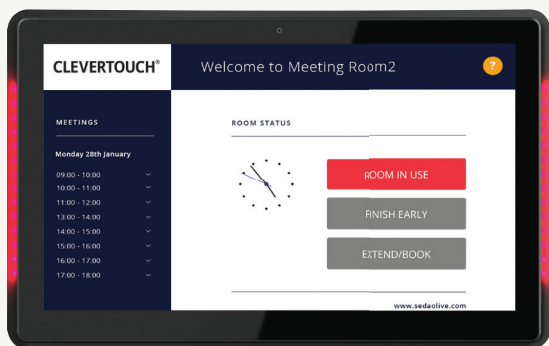

CLEVERTOUCH®

TECHNOLOGIES

Live Rooms, versatile room booking system

- Enterprise room booking system
- Flexible digital signage system
- Connects to Clevertouch Live for digital signage alert messaging
- Personalised branding for company or visitor logos
- Integrates with Microsoft Exchange or Outlook 365 Calendar for desktop to display booking management
- Reduces labour time putting up notices on meeting room doors
- Reduces time locating availability meeting room space
- Instantly schedules and reserves the room
- Displays availability with green light when available, red light when in use
- Customisable default timing to 'check in' to the room before reverting back to available
- Enable rooms to be returned to available from the source if meetings finish early
- Real time summary of bookings to display on LFD for at a glance availability
- Analytic reporting capability

Specifications

DISPLAY PANEL	
Panel	10.1"
Active Area (mm)	216.96(H)x135.6(V)
Aspect Ratio	16:10
Resolution	1280*800
Brightness	300 cd/m2
Contrast Ratio	800:1
Viewing Angle (CR>10)	85/85/85/85
TOUCH	
Touch type	Capacitive touch
Touch Points	10 Points
Touch Accuracy	±1.5mm
Response Time	16ms
SYSTEM	
Operation system	Android 8.1
CPU Octa-core cortex	A53 1.5GHz,RockChip,RK3368
GPU	PowerVR G6110 GPU
RAM	2GB
Storage	8GB