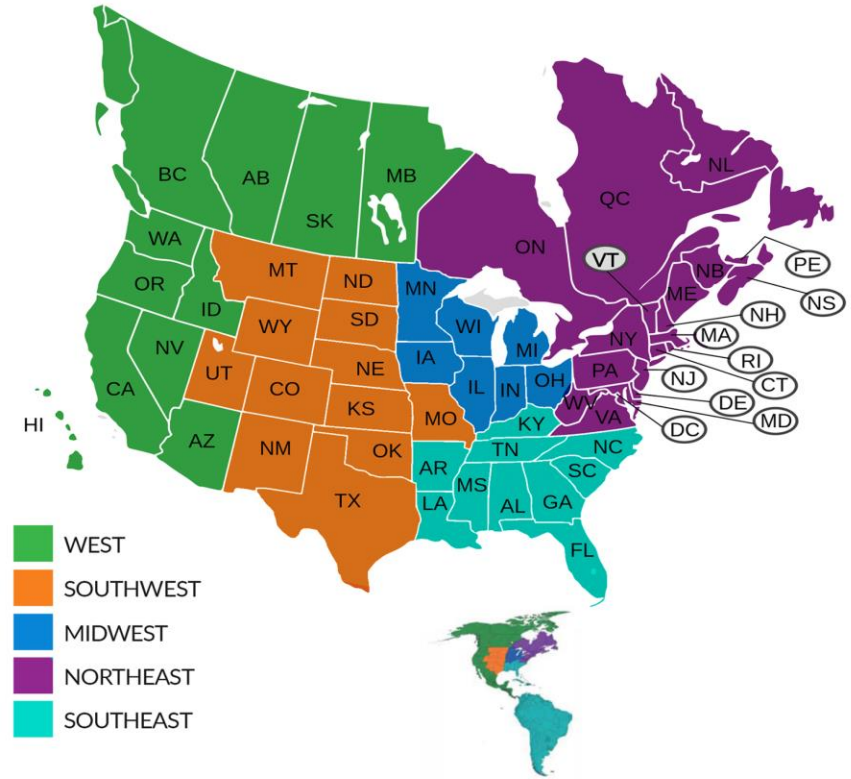

Jonathan Epner · Sr. Outside Account Manager, NE · 646-849-1476 · jonathane@jbanda.com
Steve Johnson · Senior Account Manager · (916)-790-5381 · stevej@jbanda.com
Katrina Whitton · Regional Support Manager · (916) 790-5386 · katrinaw@jbanda.com

SOUTHEAST SALES & SUPPORT · TeamSoutheast@jbanda.com

Michael Bush · Sr. Outside Account Manager, SE · 404-495-3845 · michaelb@jbanda.com
Josh Garcia · Inside Account Manager · 202-979-2040 · joshg@jbanda.com
Katrina Whitton · Regional Support Manager · (916) 790-5386 - katrinaw@jbanda.com

MIDWEST SALES & SUPPORT · TeamMidwest@jbanda.com

Rich Fletcher · Sales Manager SW - MW · 916-790-5378 · richf@jbanda.com
Karen Buscaglia · Sales Manager · 916-790-5017 · karenb@jbanda.com
Sean O' Connor · Outside Account Manager - SW / MW - seano@jbanda.com
Allison Cola · Regional Support Manager · 916-790-5730 · allisonc@jbanda.com

Brad Tabata · Dir. of Channel Sales & Biz Dev · 312-219-8310 · bradt@jbanda.com

**FOCUSED ACCOUNTS SALES & SUPPORT · JBA@jbanda.com,
TeamCDW@jbanda.com TeamConnection@jbanda.com TeamInsight@jbanda.com,
TeamSHI@jbanda.com**

Ted Berger · Dir. Channel Sales & Dist · 312-878-7736 · tedb@jbanda.com
Jenny Burr · Senior Account Manager · 310-909-1400 · jennyb@jbanda.com
Paige Graham-Ratto · Senior Support Manager · 916-277-8000 · paigeg@jbanda.com

Paige Graham-Ratto · Senior Support Manager
916-277-8000 · paigeg@jbanda.com

JB&A Enterprise sales · EnterpriseInfo@jbanda.com
Mark Stratford · VP Enterprise · 716-318-5095 · marks@jbanda.com
Paul Munoz · Sales Engineer
916-777-3525 · paulm@jbanda.com
www.Jbanda.com/Enterprise-solutions/