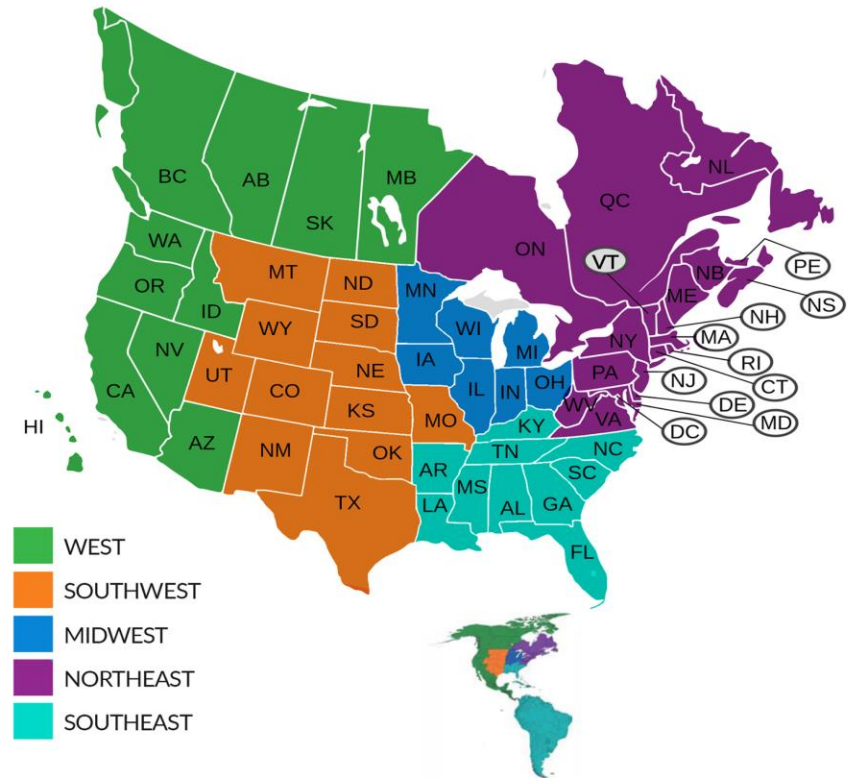

Jonathan Epner · Sr. Outside Account Manager, NE · 646-849-1476 · jonathane@jbanda.com
Steve Johnson · Senior Account Manager · (916)-790-5381 · stevej@jbanda.com
Katrina Whitton · Regional Support Manager · (916) 790-5386 · katrinaw@jbanda.com

SOUTHEAST SALES & SUPPORT · TeamSoutheast@jbanda.com

Michael Bush · Sr. Outside Account Manager, SE · 404-495-3845 · michaelb@jbanda.com
Josh Garcia · Inside Account Manager · 202-979-2040 · joshg@jbanda.com
Katrina Whitton · Regional Support Manager · (916) 790-5386 - katrinaw@jbanda.com

MIDWEST SALES & SUPPORT · TeamMidwest@jbanda.com

Rich Fletcher · Sales Manager SW - MW · 916-790-5378 · richf@jbanda.com
Karen Buscaglia · Sales Manager · 916-790-5017 · karenb@jbanda.com
Sean O' Connor · Outside Account Manager - SW / MW - seano@jbanda.com
Allison Cola · Regional Support Manager · 916-790-5730 · allisonc@jbanda.com

Brad Tabata · Dir. of Channel Sales & Biz Dev · 312-219-8310 · bradt@jbanda.com

**FOCUSED ACCOUNTS SALES & SUPPORT · JBA@jbanda.com,
TeamCDW@jbanda.com TeamConnection@jbanda.com TeamInsight@jbanda.com,
TeamSHI@jbanda.com**

Ted Berger · Dir. Channel Sales & Dist · 312-878-7736 · tedb@jbanda.com
Jenny Burr · Senior Account Manager · 310-909-1400 · jennyb@jbanda.com
Paige Graham-Ratto · Senior Support Manager · 916-277-8000 · paigeg@jbanda.com

Paige Graham-Ratto · Senior Support Manager
916-277-8000 · paigeg@jbanda.com

JB&A Enterprise sales · EnterpriseInfo@jbanda.com
Mark Stratford · VP Enterprise · 716-318-5095 · marks@jbanda.com
Paul Munoz · Sales Engineer
916-777-3525 · paulm@jbanda.com
www.Jbanda.com/Enterprise-solutions/