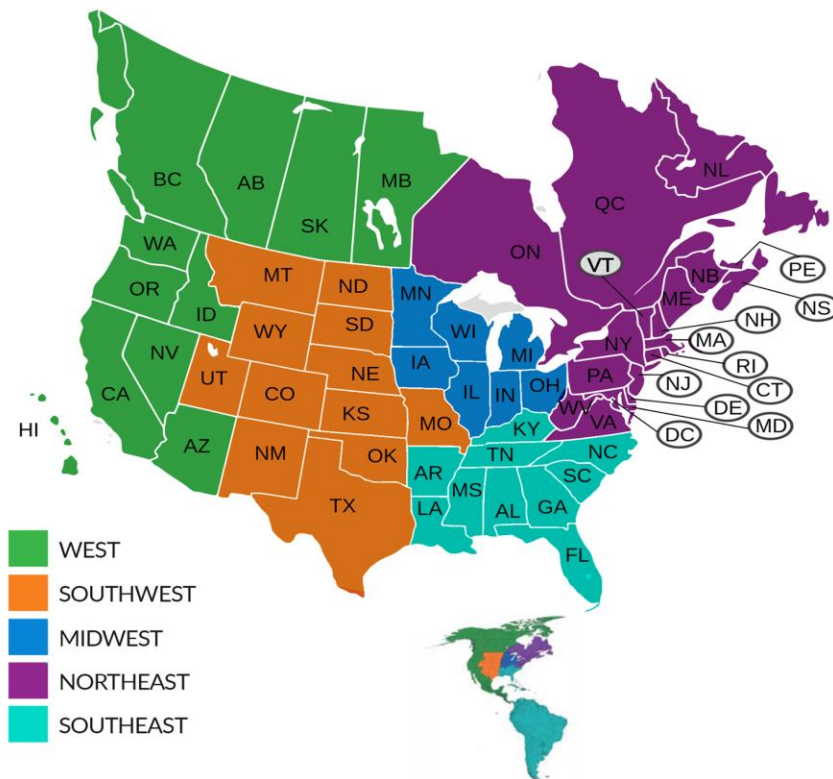

NORTHEAST SALES & SUPPORT · TeamNortheast@jbanda.com

Jonathan Epner · Sr. Outside Account Manager, NE · 646-849-1476 · jonathane@jbanda.com
Katrina Whitton · Regional Support Manager · (916) 790-5386 · katrinaw@jbanda.com

SOUTHEAST SALES & SUPPORT · TeamSoutheast@jbanda.com

Michael Bush · Sr. Outside Account Manager, SE · 404-495-3845 · michaelb@jbanda.com
Josh Garcia · Inside Account Manager · 202-979-2040 · joshg@jbanda.com
Katrina Whitton · Regional Support Manager · (916) 790-5386 - katrinaw@jbanda.com

MIDWEST SALES & SUPPORT · TeamMidwest@jbanda.com

Rich Fletcher · Sales Manager SW - MW · 916-790-5378 · richf@jbanda.com
Karen Buscaglia · Sales Manager · 916-790-5017 · karenb@jbanda.com
Sean O' Connor · Outside Account Manager - SW / MW - seano@jbanda.com
Allison Cola · Regional Support Manager · 916-790-5730 · allisonc@jbanda.com

Brad Tabata · Dir. of Channel Sales & Biz Dev · 312-219-8310 · bradt@jbanda.com

**FOCUSED ACCOUNTS SALES & SUPPORT · JBA@jbanda.com,
TeamCDW@jbanda.com TeamConnection@jbanda.com TeamInsight@jbanda.com,
TeamSHI@jbanda.com**

Ted Berger · Dir. Channel Sales & Dist · 312-878-7736 · tedb@jbanda.com
Jenny Burr · Senior Account Manager · 310-909-1400 · jennyb@jbanda.com
Paige Graham-Ratto · Senior Support Manager · 916-277-8000 · paigeg@jbanda.com

Paige Graham-Ratto · Senior Support Manager
916-277-8000 · paigeg@jbanda.com

JB&A Enterprise sales · EnterpriseInfo@jbanda.com
Mark Stratford · VP Enterprise · 716-318-5095 · marks@jbanda.com
Paul Munoz · Sales Engineer
916-777-3525 · paulm@jbanda.com
www.Jbanda.com/Enterprise-solutions/