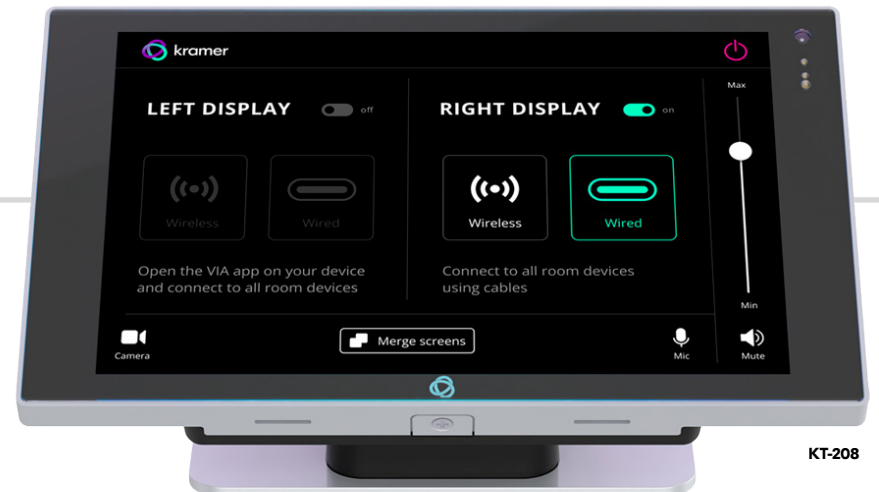

Wireless Presentation & Collaboration

Experience a new level of ease, flexibility and security in all aspects of video conferencing and content sharing.

- VIA GO²** Compact & secure 4K wireless presentation device
- VIA Connect²** 4K60 wireless presentation & collaboration, plus integration with 3rd party apps such as video conferencing software
- VIA Campus²** Equivalent connectivity such as the Connect², plus integration with 3rd party apps such as video conferencing software
- VIA Campus² PLUS** Simultaneous wired and wireless presentation and collaboration solution with HDMI input, plus integration with 3rd party apps such as video conferencing software
- VSM-ON-CLOUD** VIA site management

Control Solutions

Agile, cloud-based and on-premises control - that's simple for all. Deliver advanced, user-friendly control in any space quickly and easily.

- FC-18** 4K HDR display ON/OFF controller
- KT-208** 8-inch wall & table mount PoE touch panel
- KT-2010** 10-inch wall & table mount PoE touch panel
- KT-205WM** 5.5 inch wall mounted PoE touch panel
- RC-306** 6-button PoE and I/O control keypad
- RC-308** 8-button PoE and I/O control keypad
- KC-Virtual Brain 1** Hardware platform with 1 instance of Kramer BRAINware
- KC-Virtual Brain 5** Hardware platform with 5 instances of Kramer BRAINware