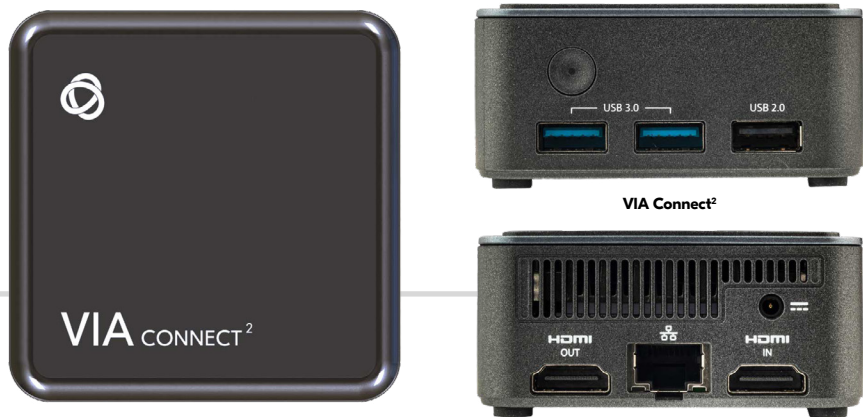

Wireless Presentation & Collaboration

Experience a new level of ease, flexibility and security in all aspects of video conferencing and content sharing.

- VIA GO²** Compact & secure 4K wireless presentation device
- VIA Connect²** 4K60 wireless presentation & collaboration, plus integration with 3rd party apps such as video conferencing software
- VIA Campus²** Equivalent connectivity such as the Connect², plus integration with 3rd party apps such as video conferencing software
- VIA Campus² PLUS** Simultaneous wired and wireless presentation and collaboration solution with HDMI input, plus integration with 3rd party apps such as video conferencing software
- VSM-ON-CLOUD** VIA site management

Control Solutions

Agile, cloud-based and on-premises control - that's simple for all. Deliver advanced, user-friendly control in any space quickly and easily.

- FC-18** 4K HDR display ON/OFF controller
- KT-208** 8-inch wall & table mount PoE touch panel
- KT-2010** 10-inch wall & table mount PoE touch panel
- KT-205WM** 5.5 inch wall mounted PoE touch panel
- RC-306** 6-button PoE and I/O control keypad
- RC-308** 8-button PoE and I/O control keypad
- KC-Virtual Brain 1** Hardware platform with 1 instance of Kramer BRAINware
- KC-Virtual Brain 5** Hardware platform with 5 instances of Kramer BRAINware