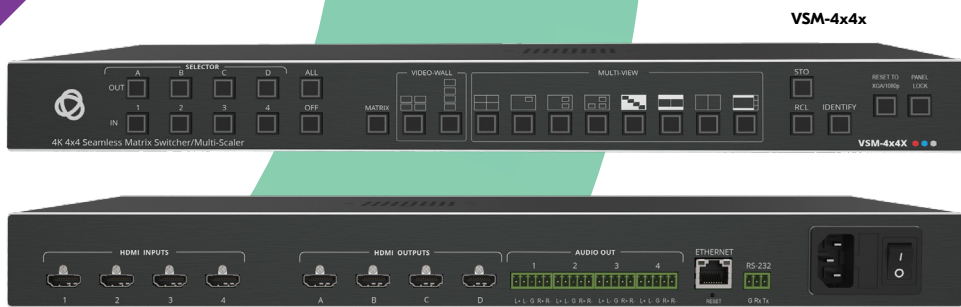

C-U32/FF

KDS-DEC7

AVoverIP

Support a large number of video sources, with low latency, fast switching, intuitive manageability and advanced security capabilities.

KDS-DEC7	High-performance, highly-scalable, AVoIP decoder for 4K, HDR10, HDR10 over 1G network
KDS-EN7	High-performance, highly-scalable, AVoIP encoder for 4K, HDR10, HDR10 over 1G network
KDS-7-MNGR	High-performance, highly-scalable, AVoIP manager for configuration and monitoring of KDS-7 AVoIP deployments
KDS-SW2-EN7	High-performance, highly-scalable, AVoIP auto-switch encoder over 1G network
KDS-SW3-EN7	4K AVoIP encoder switcher with Dante over 1GbE
WP-SW2-EN7	High-performance, highly-scalable, AVoIP wall plate encoder for 4K, HDR10 over 1G network
WP-DEC7	High-performance, highly scalable, AVoIP wall plate decoder for 4K, HDR10 over 1G network

Presentation Scaler/Switchers

Video presentation scalers and switchers with multiple analog and digital inputs, scaled up or down to a single analog and/or digital output display format.

MV-4X	4 window 4K60 4:4:4 multi-viewer/4x2 seamless matrix switcher
VSM-4x4x	4x4 4K60 4:4:4 matrix switcher, videowall & multiviewer
VP-554X	11x4:2 4K60 4:4:4 presentation boardroom router/scaler system
VP-440X	4K60 4:4:4 presentation switcher/scaler with HDBaseT & HDMI simultaneous outputs
VP-440H2	Compact 5-input 4K60 4:4:4 presentation switcher/scaler with HDBaseT and HDMI simultaneous outputs
VP-550X	10-input 4K60 4:4:4 HDMI presentation switcher/scaler
VP-551X	10-input 4K60 4:4:4 ProScale™ presentation switcher