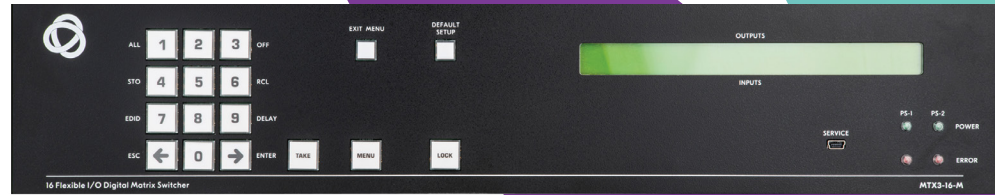

VM-4H2

MTX3-16-M

Switchers & Routers

Multi-format switchers and matrices for simple switching of multiple audio, video, and control sources to single (switcher) or multiple (matrix) destinations.

- MTX3-16-M 16x16 8K flexible modular matrix
- MTX3-34-M 8K-ready 34-port multi-format digital matrix switcher with interchangeable I/Os
- VS-21IH2 2x1 4K60 4:4:4 HDCP 2.2 HDMI 2.0 automatic standby switcher
- VS-21IXS 2x1 4K HDR HDMI intelligent auto switcher
- VS-41IXS 4x1 4K HDR HDMI intelligent auto switcher
- VS-622DT All-in-one presentation system with 6x2 4K60 4:2:0 HDMI/HDBaseT matrix switching, control gateway, PoE, power amplifier & Maestro room automation
- VS-44H2A 4x4 4K HDR HDMI 2.0 HDCP 2.2 matrix switcher with audio de-embedding
- VS-88H2A 8x8 4K HDR HDCP 2.2 matrix switcher with analog & digital audio routing
- WP-21IT 4K60 4:2:0 HDMI wall-plate auto switcher/transmitter over long-reach PoE HDBaseT