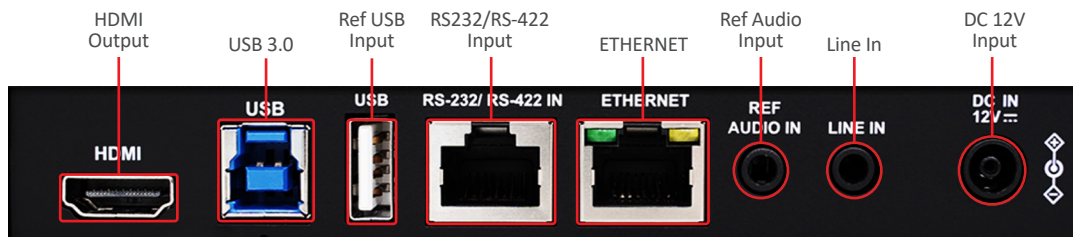

Pan & Tilt	
Panning Angle	+170° ~ -170°
Panning Speed	0.1°~100°/sec
Tilting Angle	+90° ~ -30°
Tilting Speed	0.1°/s ~ 60°/sec
Preset Positions	256
Output	
HDMI	PTZ : 2160p 60 Panoramic : 2160p 30
IP Stream	PTZ : Dante AV-H : 2160p 30 RTSP : 2160p 30 / 720p 30 Panoramic : RTSP : 1080p 60
IP Compression	H.264
USB Output	2160p 30
USB Compression	H.264 / MJPEG / NV12
Network	
IP Protocol	HTTP / RTSP / RTMP / RTMPS / SRT / Dante AV-H
PoE	PoE+ (IEEE802.3at)
Audio	
Audio Input	Line In
Ref Audio Input	USB / Line In
Audio Output	Ethernet / USB / HDMI / Dante
Audio Compression Format	AAC / PCM
Camera Control	
Interface	RS-232 / RS-422 / Ethernet / USB
Protocol	VISCA / ONVIF
UVC	Yes
UAC	Yes
General	
DC In	12V +/- 20%
Power Consumption	PoE: 15W DC In: 14W
Body Color	Black / White
Weight	1.5 kg
Dimension (WxHxD)	190 ×185 ×144 mm

I/O Connections

Lumens®

Lumens Integration, Inc.
4116 Clipper Court
Fremont, CA, 94538
Phone: +1-866-600-0988
Fax: +1-510-252-1389

Lumens Europe
De Nayerstraat 17 9470
Denderleeuw Belgium
Phone: +32-473-58-38-95
Fax: +32-2-452-76-00

www.MyLumens.com