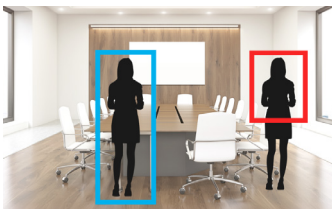

Intelligent Speaker Tracking

VC-TR60A Dante AV-H incorporates an array of directional sound sensors that detect the location of active human voices. The camera head moves and zooms to shoot the current speaker, re-framing as other voices enter the discussion.