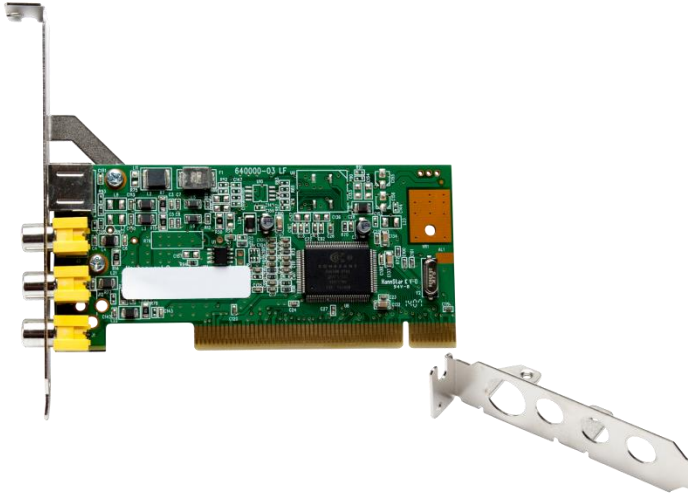

Osprey[®]

Video

Osprey[®] 100

Video capture card

PCI Analog Capture for Video Only Workflows

The Osprey 100 video capture card helped start the streaming media revolution. In continuous production since 1997, this card has been deployed in more than 100,000 situations.

Designed to capture video for streaming, this PC™ card is an excellent choice for budget-conscious users who need to capture and deliver video from composite and S-Video sources where audio is not required.

Single Channel with 4 Switchable Inputs

- 3 composite (RCA)
- 1 S-Video (mini-DIN)

Multiple Card Support

Deploy two or more cards in a single PC chassis for maximum versatility.

Driver Support *

- Microsoft[®] DirectShow[®] drivers are available for compatibility with most software.
- Linux
- Windows SDK lets you create custom applications.

Video

Specifications

Description:

Single channel analog video with 4 selectable inputs

Format:

PCI 32-bit/5 Volt

Video Input:

Composite
S-Video